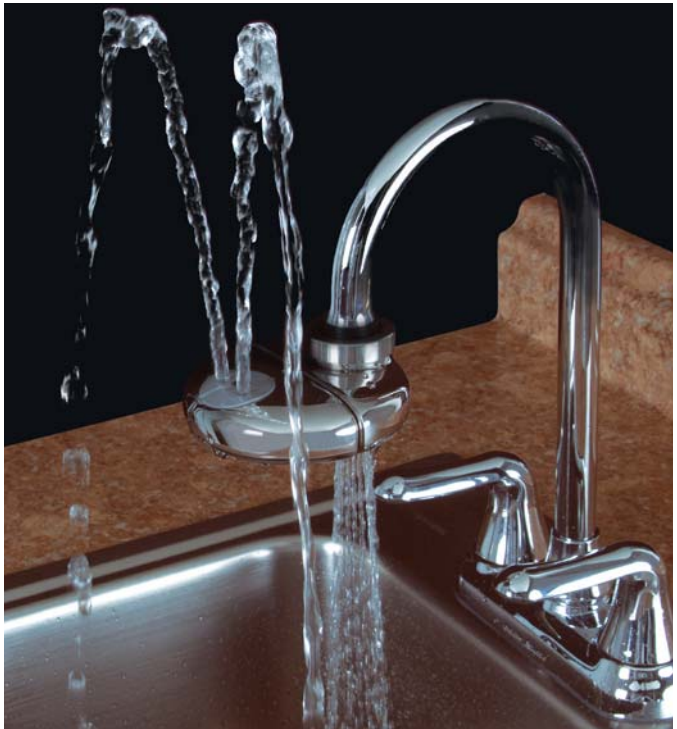

Haws® AXION MSR™ eyePOD™

- An easy rotation converts it from a faucet to an AXION MSR™ eyewash
- Inverted eyewash flows for medically superior irrigation
- Mounts to most standard faucets
- Built-in safety thermostatic protection

H307620	AXION MSR™ eyePOD™	150.00
---------	--------------------	--------

Call your Representative for specific configurations

We've got you covered.

With more coverage and a superior wash pattern, HALO users experience the most effective contaminant relief available. HALO raises the bar for washdown protection.

85% Facial coverage
20% Better protection than other eye/facewashes

See the Halo in action!
bradleycorp.com/halo

- Enhanced dust cover design** in clear translucent yellow allowing for easy inspection. When the cover is opened, water flow starts automatically – giving the user instant relief.
- Separate supply and waste pipes** to eye/face wash are an industry first and a Bradley exclusive! Meets US and European plumbing requirements.
- The Aquaduct™** design is the only self-draining design for standard eyewash models — another industry first and Bradley exclusive. The self-draining Aquaduct™ helps reduce the risk of bacteria growth when unit is not in use.
Integral strainer inside the Aquaduct™ reduces debris in the water for additional eye protection and also prevents clogging.
- New dust cover caps** on the eyewash are hinged for a more secure hold – keeping dust and debris off the water spouts.