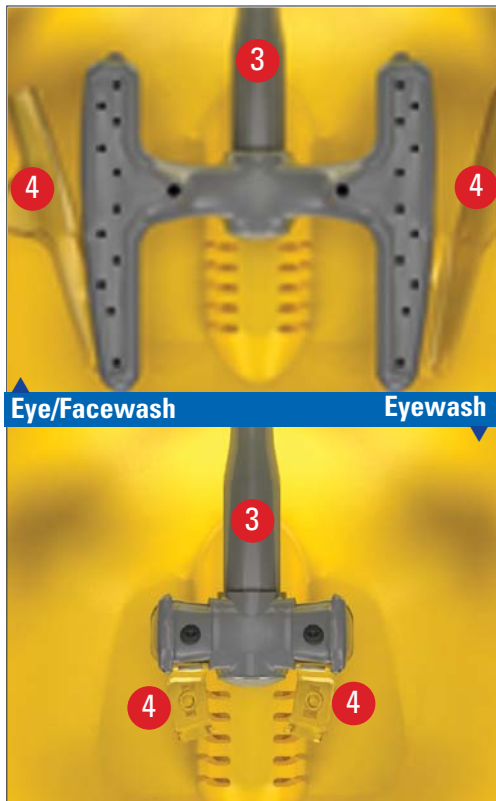

Haws® AXION MSR™ eyePOD™

- An easy rotation converts it from a faucet to an AXION MSR™ eyewash
- Inverted eyewash flows for medically superior irrigation
- Mounts to most standard faucets
- Built-in safety thermostatic protection

H307620	AXION MSR™ eyePOD™	150.00
---------	--------------------	--------

Call your Representative for specific configurations

We've got you covered.

With more coverage and a superior wash pattern, HALO users experience the most effective contaminant relief available. HALO raises the bar for washdown protection.

85% Facial coverage
20% Better protection than other eye/facewashes

See the Halo in action!
bradleycorp.com/halo

- Enhanced dust cover design** in clear translucent yellow allowing for easy inspection. When the cover is opened, water flow starts automatically – giving the user instant relief.
- Separate supply and waste pipes** to eye/face wash are an industry first and a Bradley exclusive! Meets US and European plumbing requirements.
- The Aquaduct™** design is the only self-draining design for standard eyewash models — another industry first and Bradley exclusive. The self-draining Aquaduct™ helps reduce the risk of bacteria growth when unit is not in use.
Integral strainer inside the Aquaduct™ reduces debris in the water for additional eye protection and also prevents clogging.
- New dust cover caps** on the eyewash are hinged for a more secure hold – keeping dust and debris off the water spouts.